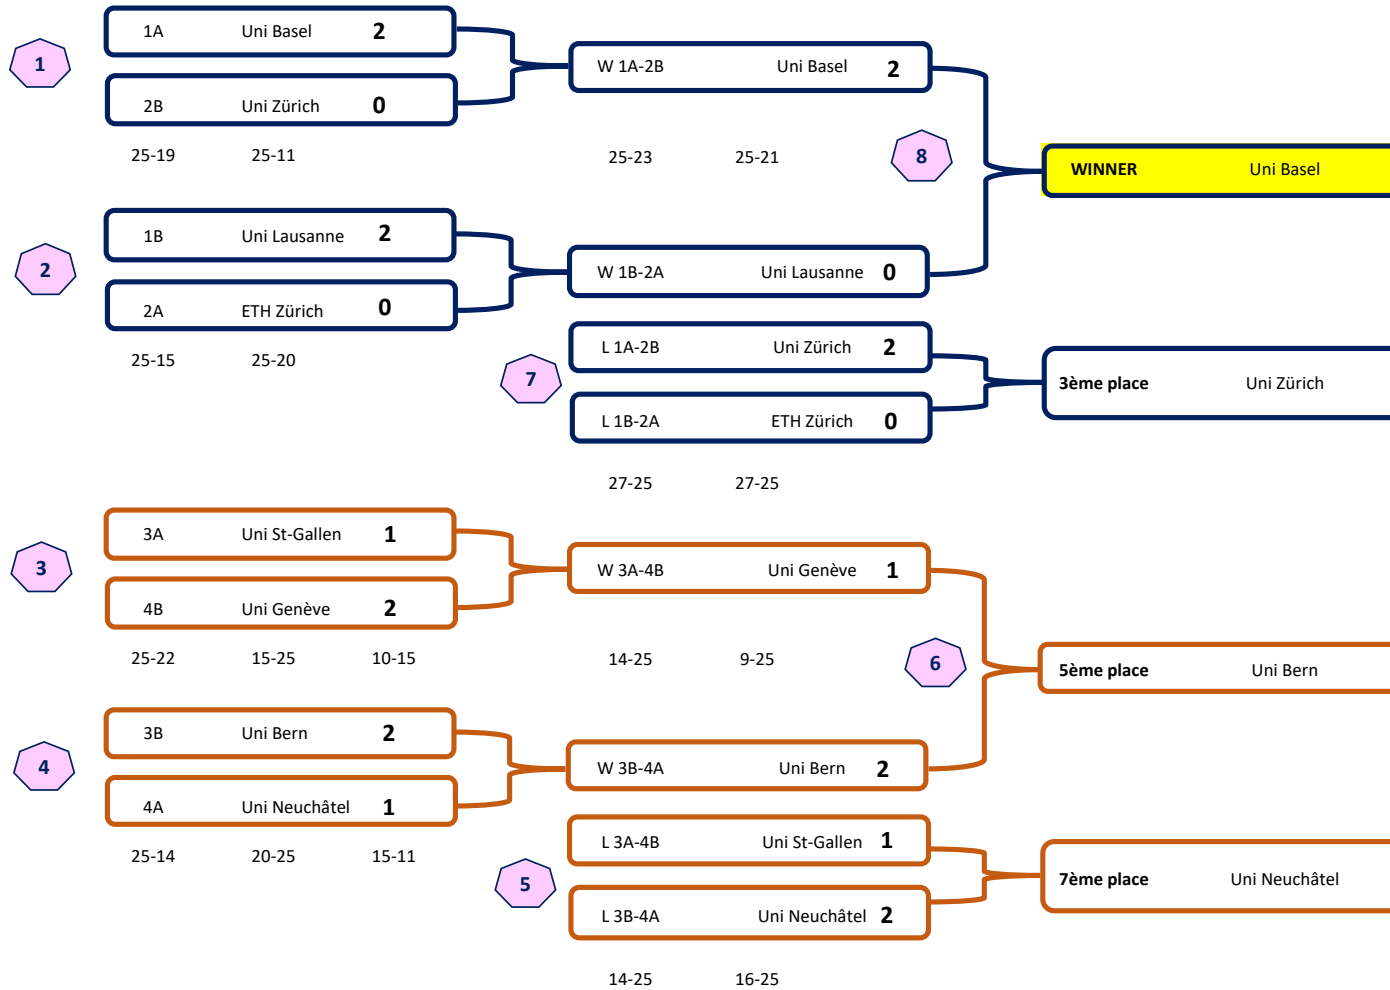

WOMEN	
1	Uni Basel
2	Uni Lausanne
3	Uni Zürich
4	ETH Zürich
5	Uni Bern
6	Uni Genève
7	Uni Neuchâtel
8	Uni St-Gallen

BRAVO !

MEN	
1	Uni Lausanne
2	Uni Bern
3	ETH Zürich 1
4	ETH Zürich 2
5	HSCL
6	Uni Neuchâtel
7	BFH
8	USI
9	Uni St-Gallen

VOLLEYBALL TOURNAMENT - SWISS UNIVERSITY GAMES : TENERO 2022

WOMEN - FINAL ROUND

WOMEN	
1	Uni Basel
2	Uni Lausanne
3	Uni Zürich
4	ETH Zürich
5	Uni Bern
6	Uni Genève
7	Uni Neuchâtel
8	Uni St-Gallen

VOLLEYBALL TOURNAMENT - SWISS UNIVERSITY GAMES : TENERO 2022

MEN - FINAL ROUND

MEN	
1	Uni Lausanne
2	Uni Bern
3	ETH Zürich 1
4	ETH Zürich 2
5	HSCL
6	Uni Neuchâtel
7	BFH
8	USI
9	Uni St-Gallen

VOLLEYBALL TOURNAMENT - SWISS UNIVERSITY GAMES : TENERO 2022

WOMEN

MEN

FRIDAY 29TH APRIL 2022

TIMES	FIELD 1	FIELD 2	FIELD 3	TIMES	
17h00	Warm Up	Warm Up	Warm Up	17h00	
17h30	Informations	Informations	Informations	17h30	
18h00	ETH Zürich 1 16-25 / 15-25 0-2 1st round	Uni Lausanne BFH 25-18 / 25-15 2-0 1st round	USI ETH Zürich 25-14 / 25-21 2-0 1st round	Uni Bern ETH Zürich 2 2-0 1st round	18h00
19h15	Uni St-Gallen 8-25 / 8-25 0-2 1st round	Uni Basel 25-12 / 21-25 / 10-15 1-2 1st round	ETH Zürich Uni Neuchâtel 25-14 / 25-15 2-0 1st round	Uni St-Gallen Uni Neuchâtel 2-0 1st round	19h15
20h30	Uni Bern 25-23 / 23-25 / 12-15 1-2 1st round	Uni Lausanne Uni Zürich 25-21 / 25-23 2-0 1st round	Uni Genève ETH Zürich 1 31-33 / 25-19 / 15-3 2-1 1st round	HSCL 2-1 1st round	20h30