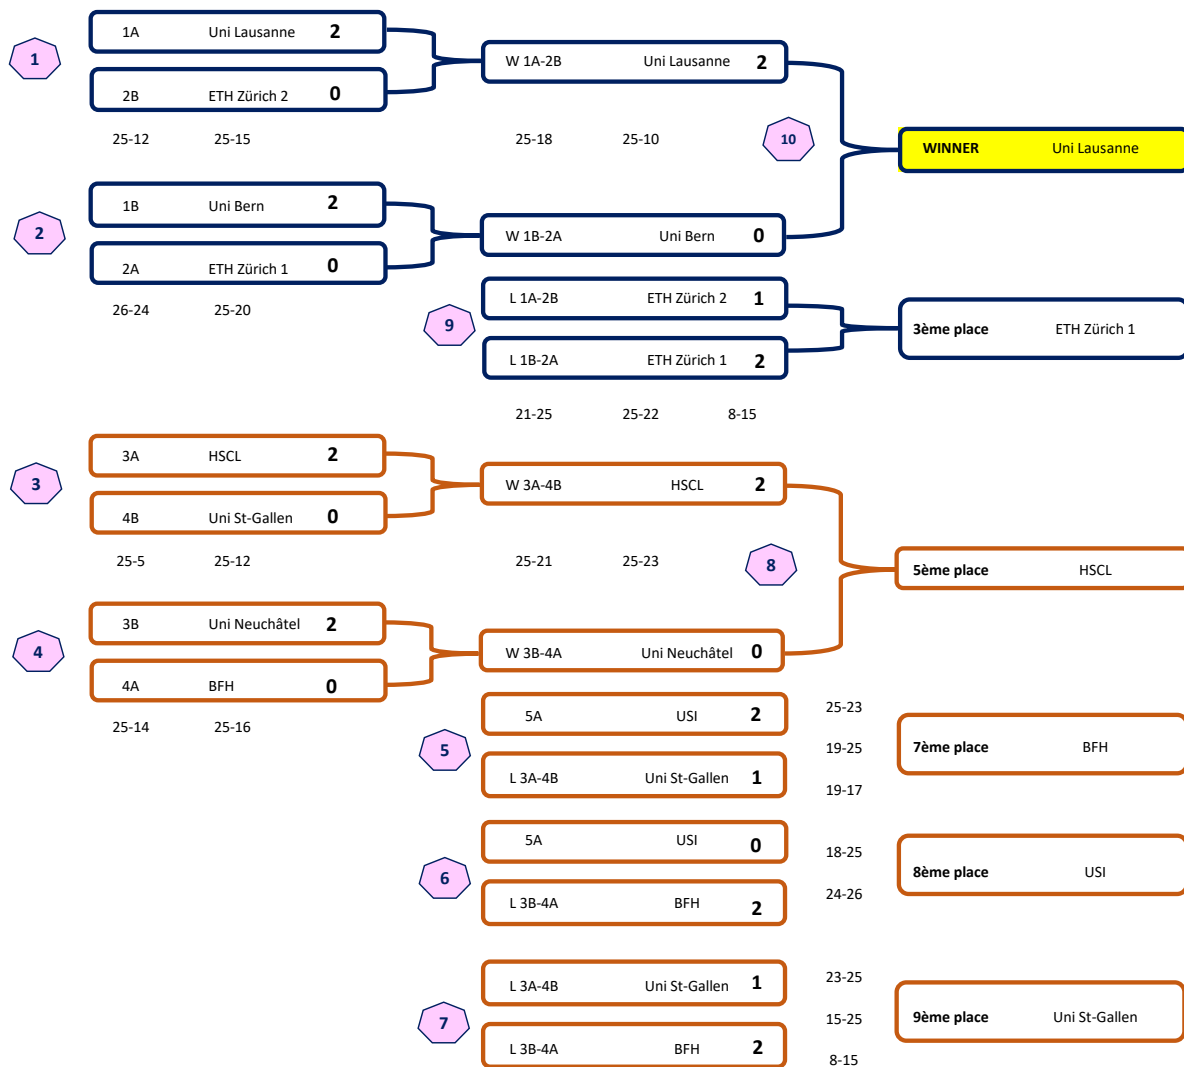

WOMEN	
1	Uni Basel
2	Uni Lausanne
3	Uni Zürich
4	ETH Zürich
5	Uni Bern
6	Uni Genève
7	Uni Neuchâtel
8	Uni St-Gallen

BRAVO !

MEN	
1	Uni Lausanne
2	Uni Bern
3	ETH Zürich 1
4	ETH Zürich 2
5	HSCL
6	Uni Neuchâtel
7	BFH
8	USI
9	Uni St-Gallen

VOLLEYBALL TOURNAMENT - SWISS UNIVERSITY GAMES : TENERO 2022

WOMEN - FINAL ROUND

WOMEN	
1	Uni Basel
2	Uni Lausanne
3	Uni Zürich
4	ETH Zürich
5	Uni Bern
6	Uni Genève
7	Uni Neuchâtel
8	Uni St-Gallen

VOLLEYBALL TOURNAMENT - SWISS UNIVERSITY GAMES : TENERO 2022

MEN - FINAL ROUND

MEN	
1	Uni Lausanne
2	Uni Bern
3	ETH Zürich 1
4	ETH Zürich 2
5	HSCL
6	Uni Neuchâtel
7	BFH
8	USI
9	Uni St-Gallen

VOLLEYBALL TOURNAMENT - SWISS UNIVERSITY GAMES : TENERO 2022

WOMEN

MEN

FRIDAY 29TH APRIL 2022

TIMES	FIELD 1	FIELD 2	FIELD 3	TIMES	
17h00	Warm Up	Warm Up	Warm Up	17h00	
17h30	Informations	Informations	Informations	17h30	
18h00	ETH Zürich 1 16-25 / 15-25 0-2 1st round	Uni Lausanne BFH 25-18 / 25-15 2-0 1st round	USI ETH Zürich 25-14 / 25-21 2-0 1st round	Uni Bern ETH Zürich 2 2-0 1st round	18h00
19h15	Uni St-Gallen 8-25 / 8-25 0-2 1st round	Uni Basel 25-12 / 21-25 / 10-15 1-2 1st round	ETH Zürich Uni Neuchâtel 25-14 / 25-15 2-0 1st round	Uni St-Gallen Uni Neuchâtel 2-0 1st round	19h15
20h30	Uni Bern 25-23 / 23-25 / 12-15 1-2 1st round	Uni Lausanne Uni Zürich 25-21 / 25-23 2-0 1st round	Uni Genève ETH Zürich 1 31-33 / 25-19 / 15-3 2-1 1st round	HSCL 2-1 1st round	20h30